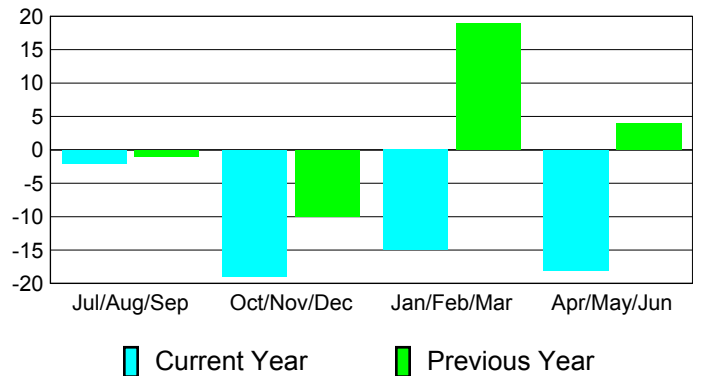

Membership Results
2010-2011

Membership
2009-2010

| Month | Net Memb Goal | Actual New Memb | Actual Dropped Memb | Gain/Loss of Memb | Gain/Loss of Memb |
|---------------|---------------|-----------------|---------------------|-------------------|-------------------|
| Jul/Aug/Sep | 42 | 38 | -40 | -2 | -1 |
| Oct/Nov/Dec | 37 | 30 | -49 | -19 | -10 |
| Jan/Feb/Mar | 30 | 31 | -46 | -15 | 19 |
| Apr/May/Jun | 0 | 45 | -63 | -18 | 4 |
| Totals | 109 | 144 | -198 | -54 | 12 |

Membership Results 2010-2011

Goal, New, Dropped, Gain/Loss

Comparison of Membership Gain/Loss

Current Year Compared to the Previous Year

Gender Comparison 2010-2011

Jul/Aug/Sep

Oct/Nov/Dec

Jan/Feb/Mar