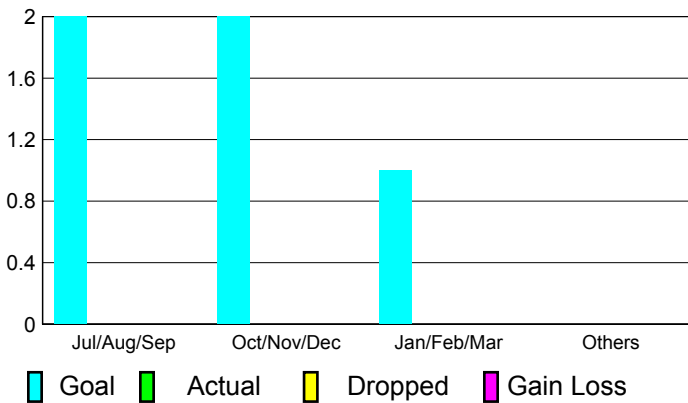

2010-2011 GMT Reports for District (or Undistricted) **District 12 S**

GMT: **CARL HARRELL**

Location: **TENNESSEE**

GMT CA: **1**

CLUBS

Club Results
2010-2011

Clubs
2009-2010

| Month | New Club Goal | Actual New Clubs | Actual Dropped Clubs | Gain/Loss of Clubs | Gain/Loss of Clubs |
|---------------|---------------|------------------|----------------------|--------------------|--------------------|
| Jul/Aug/Sep | 2 | 0 | 0 | 0 | 0 |
| Oct/Nov/Dec | 2 | 0 | 0 | 0 | 0 |
| Jan/Feb/Mar | 1 | 0 | 0 | 0 | 1 |
| Apr/May/Jun | 0 | 0 | 0 | 0 | 0 |
| Totals | 5 | 0 | 0 | 0 | 1 |

Club Results 2010-2011

Goal, New, Dropped, Gain/Loss

Comparison of Club Gain/Loss

Current Year Compared to the Previous Year

YTD Status Quo Clubs 2010-2011

Status Quo Clubs Compared to Status Quo Members

MEMBERSHIP