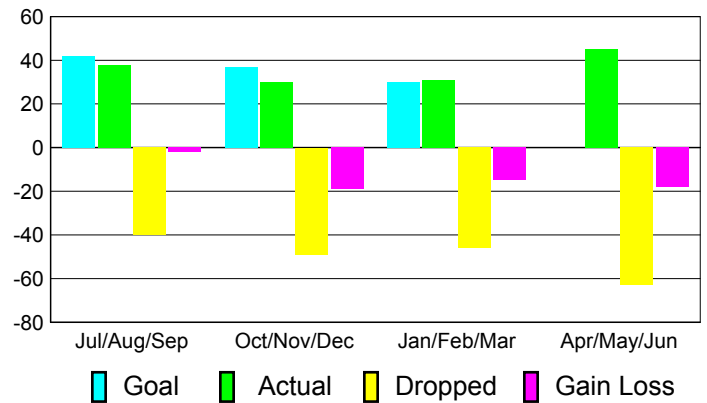

Membership Results 2010-2011

Goal, New, Dropped, Gain/Loss

Comparison of Membership Gain/Loss

Current Year Compared to the Previous Year